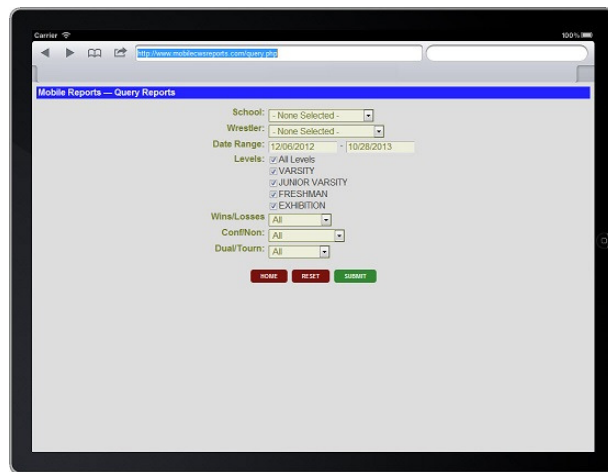

The program, **Mobile Reports**, resides on a **Mobile Web** server maintained by **Preferred Educational Software**. No software is installed on the mobile device.

When a subscription for **Mobile Reports** is purchased, the user creates a school account and is given login credentials (**Login ID and Password**). The user opens their browser and logs in at www.mobilecwsreports.com.

A school's current or previous season's data (wrestler information, and match information) is uploaded to the account of the user. A coach can get **Query Reports**, **Category Leader Reports**, and **Profile Reports** at any time without the need to print out masses of paper reports. These reports can be very helpful at **Seeding Meetings** and also useful as a **Scouting Tool** checking results of previous matches with a specific school or wrestler.

Mobile Reports Query Screen

iPhone view

iPad view

Mobile Reports Screen showing Wrestler Matches (Losses Only)

iPhone view

iPad view