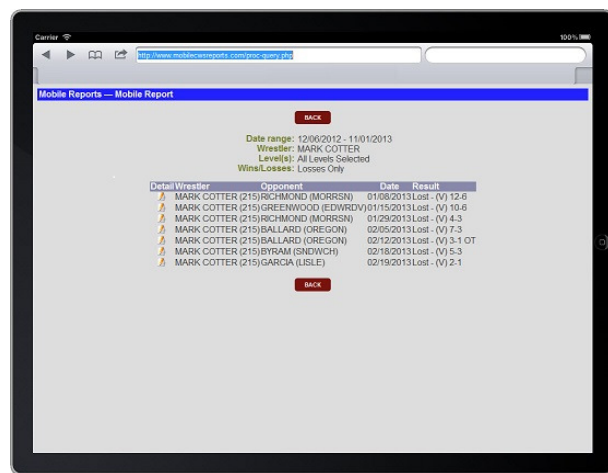

A school's current or previous season's data (wrestler information, and match information) is uploaded to the account of the user. A coach can get **Query Reports**, **Category Leader Reports**, and **Profile Reports** at any time without the need to print out masses of paper reports. These reports can be very helpful at **Seeding Meetings** and also useful as a **Scouting Tool** checking results of previous matches with a specific school or wrestler.

Mobile Reports Query Screen

iPhone view

iPad view

Mobile Reports Screen showing Wrestler Matches (Losses Only)

iPhone view

iPad view